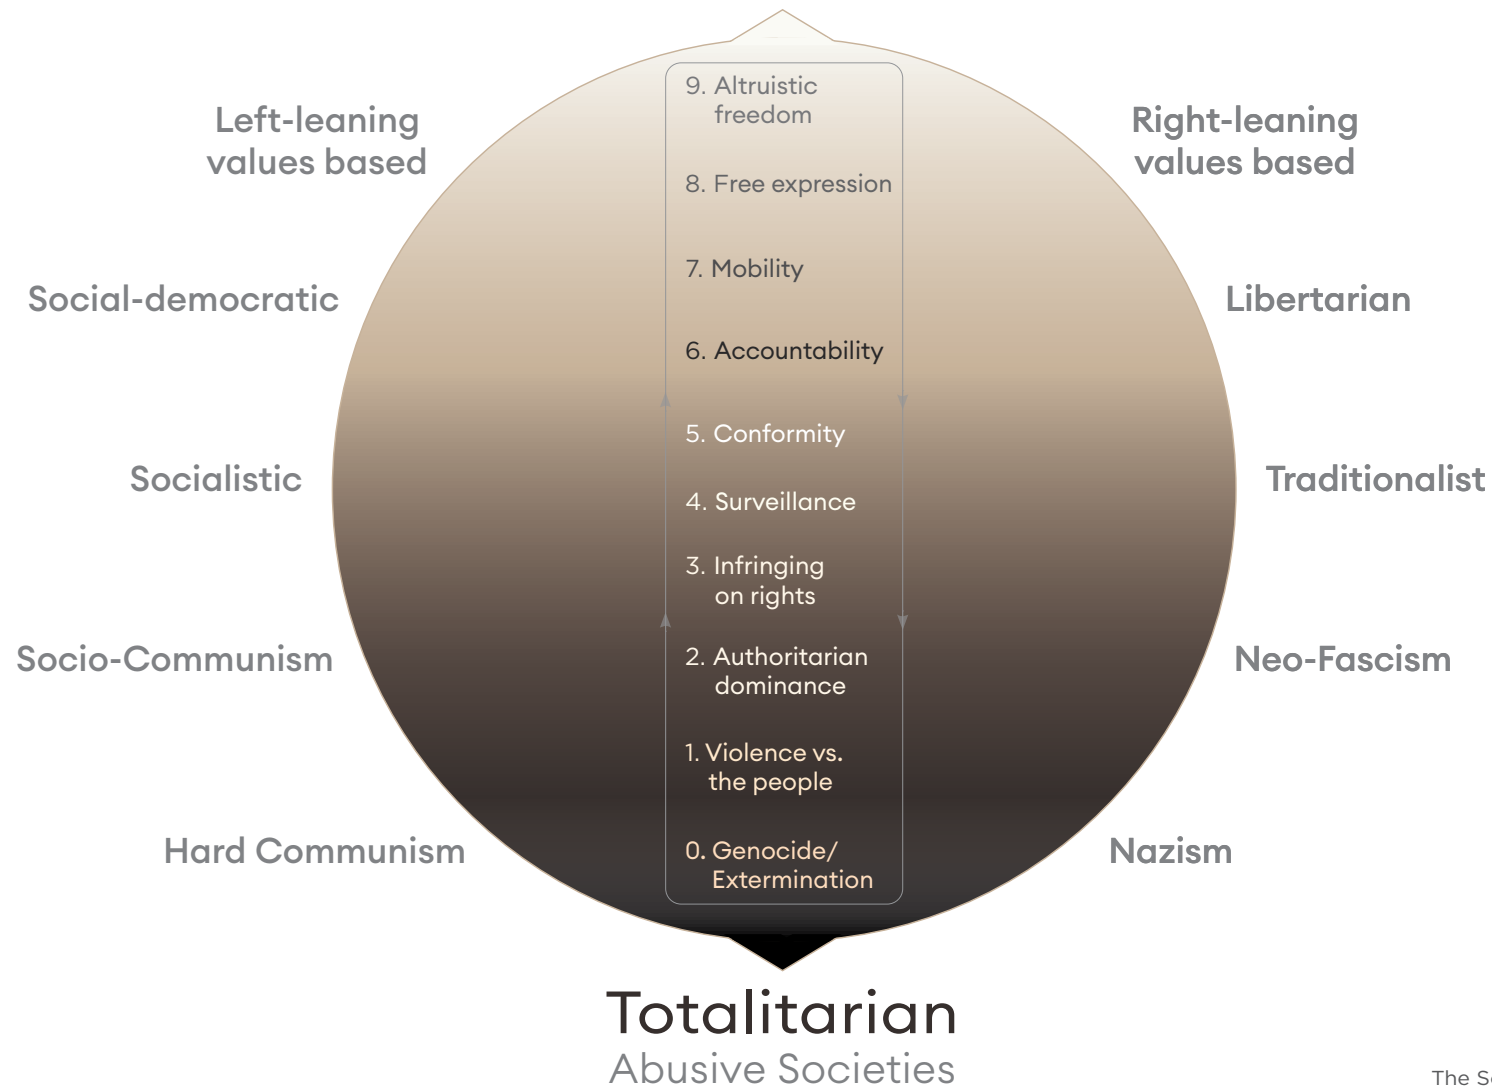

The Societal Development Model

Divinely Inspiring Societies

Individual & Collective Fully Empowered

The Societal Development Model
Version 1j ©2021-10 Steinar Almelid