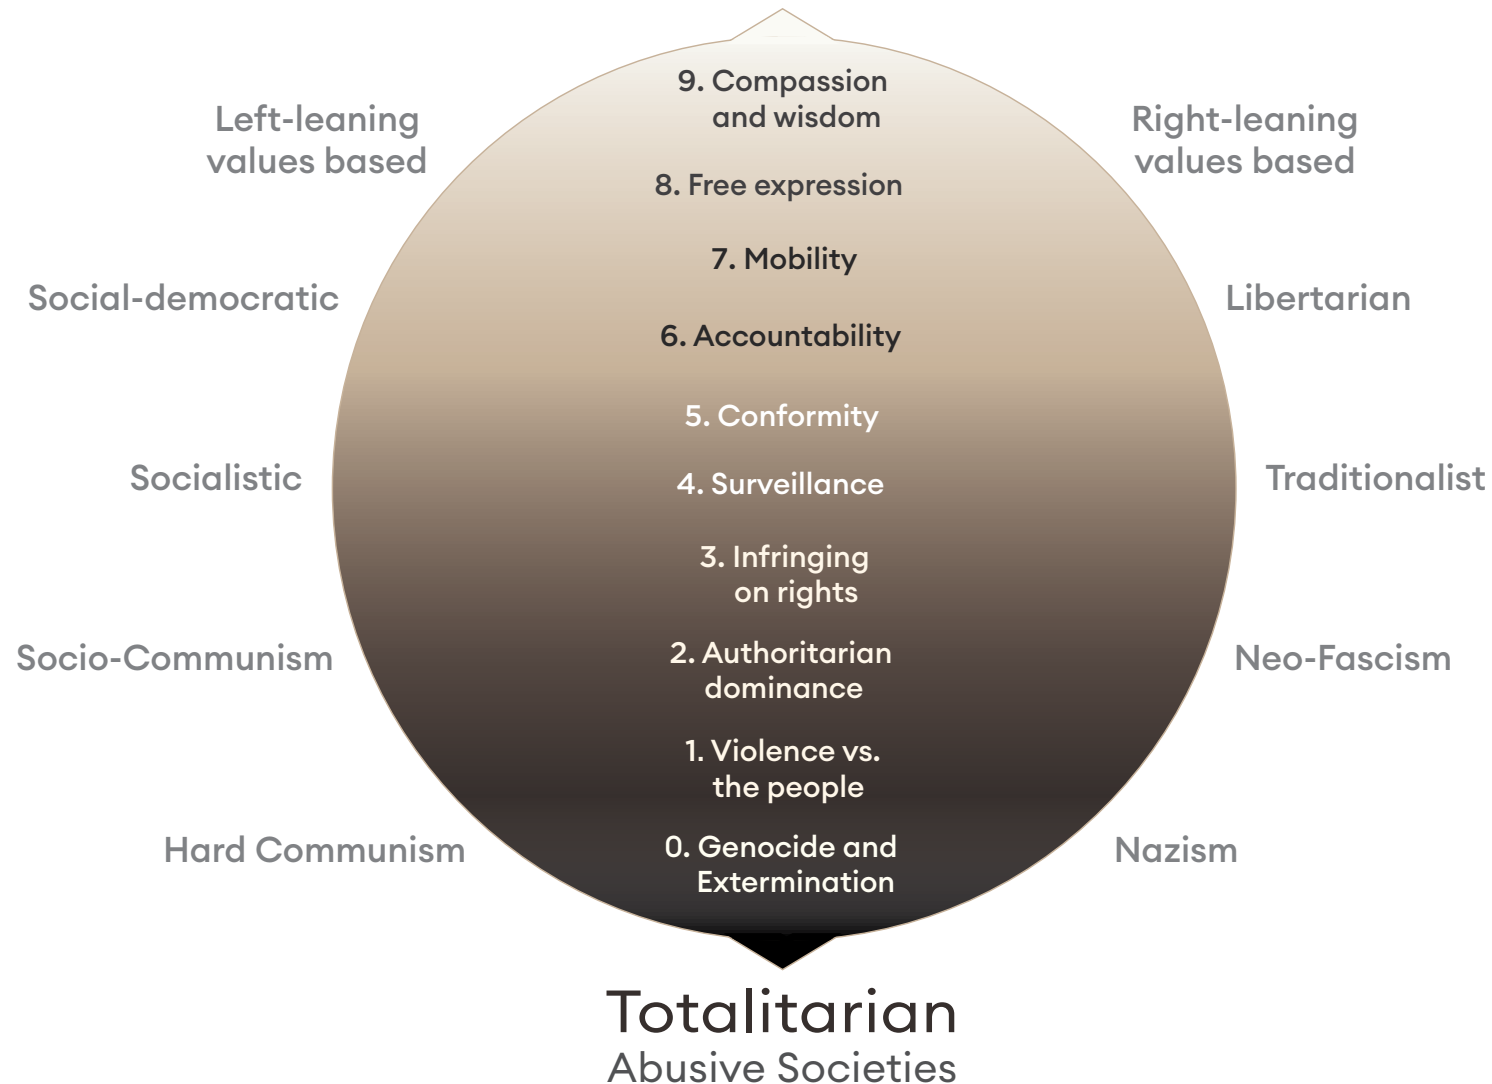

The Societal Development Model

Divinely Inspiring Societies

Individual & Collective Fully Empowered

The Societal Development Model
Version 1p ©2021-2022 Steinar Almelid

Serving Presidents & CEO's facilitating: ♦ Strategy ♦ Leadership
♦ Organizational enrollment ♦ Coaching